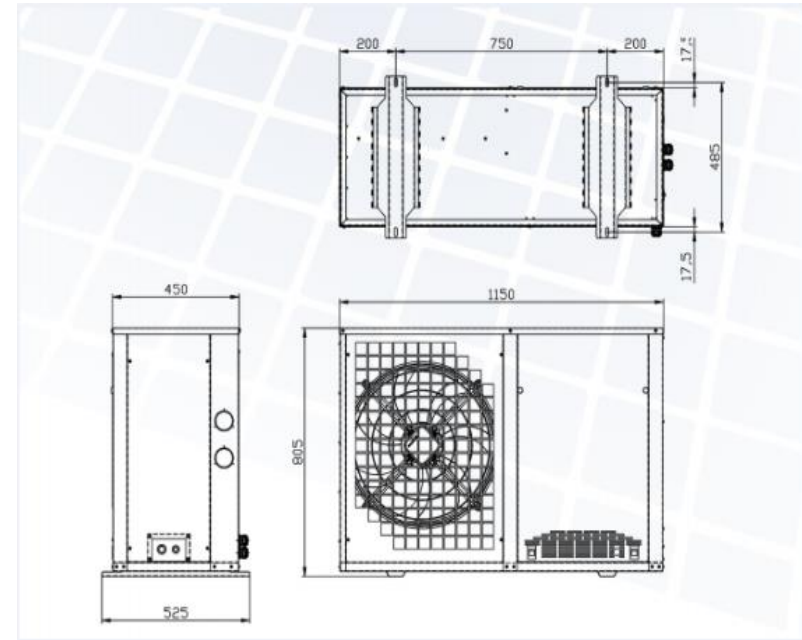

TECHNICAL FEATURES

FrigoCraft H160-K03.SZ4145.SE6015.ES4 Split Unit

Technical Features	
General Features	
Production Facility	Turkey
Brand	FrigoCraft
Type of casing	With Housing
Application	+5/45°C EN12900/10K-SH
Application Areas	Cool Serie
Refrigerant	R404A
Cooling Capacity (Watts) (+5/+45°C)	5.094
Energy Efficiency (COP)	2,79
Body Model	FrigoCraft Body -3-CHH-145
Liquid Line	3/8"
Suction Line	7/8"
Charge Valve	-
Net Weight	-
Brute Weight	-
Condenser and Fan Information	
Condenser Brand	Karyer
Condenser Model	FrigoCraft Kondenser - 3-CHH-145
Condenser Capacity Watts Dt = 15 °C	11.516
Condenser Fin Space (mm)	2,10
Air Flow (m3/h)	4.575
Fan Motor Brand	Ziehl-Abegg
Fan Motor Model	Ziehl-Abegg S 450 CR46MG060W04A1 Fan Mot - 029544
Rotation (RPM)	4 Kutup (~1400 devir)
Fan Wing	-
Fan Brackets & Grills	-
Fan Motor (Quantity x Diameter)	1X450
Fan Motor Input Power (kW)	1x0,398
Fan Motor Power Sup. (V / Ph / Hz)	220 - 230 / 1 / 50
Fluid Line	
Liquid Tank	FrigoCraft 3lt 3/8" U.T.V.li Vertical Liquid Tank
Filter Dryers	Danfoss 023Z4562 DML 053S K.Filter 3/8" Solder
Gas Sightglass	Danfoss 014-0182 SGN 10S - 3/8" Solder
Solenoid Valve	Danfoss 032F1204 EVR 3 Solenoid Valve 3/8" Solder
Solenoid Valve Bobine	Danfoss 018F6176 IP20 10W Bobine 220V50Hz
Discharge Line Service Valve	SanHua SSV-14002 SSV-JA3GSHC-20-Clima Valve 3/8"
Suction Line Service Valve	SanHua SBV-13028 Ball Valve- Service Port- 7/8"
Controls	
Combined High Pressure Control	Danfoss 061F9077 ACB-2UC85W Y.B.O. 20.0/25.0 bar
Low Pressure Control	Danfoss 061F9032 ACB-2UC32W A.B.O. 0,3/1,8 bar
Fan Control	Danfoss 061F8490 ACB-2UA392W F.K. 8,5/11,0 bar
Electrical Panel	F.Craft ABB 2 - 2,5 - 3 hp Embraco Scroll Pano