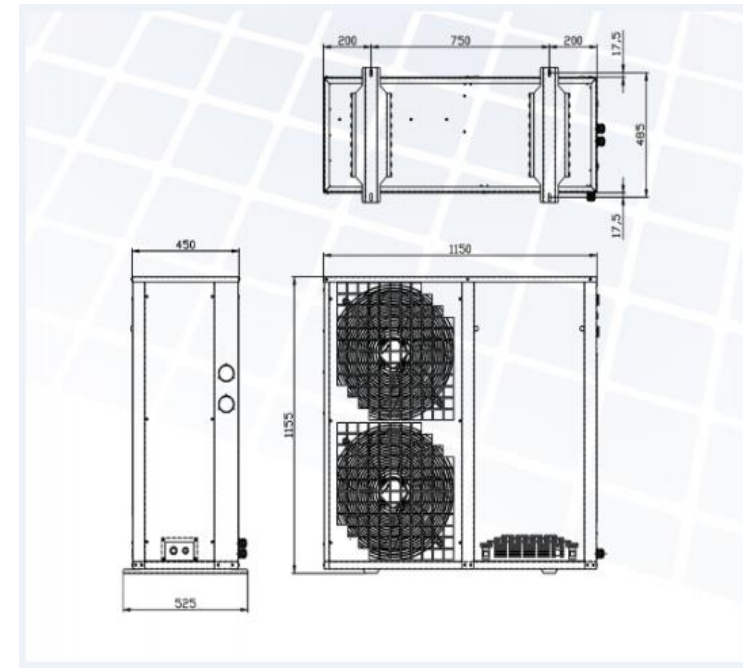

# FrigoCraft H285-K07.SZ4245.SE6030.ES4 Split Unit

Technical Features	
General Features	
Production Facility	Turkey
Brand	FrigoCraft
Type of casing	With Housing
Application	+5/45°C EN12900/10K-SH
Application Areas	Cool Serie
Refrigerant	R404A
Cooling Capacity (Watts) (+5/+45°C)	11.558
Energy Efficiency (COP)	3,12
Body Model	FrigoCraft Body -7 CHH- 245
Liquid Line	1/2"
Suction Line	7/8"
Charge Valve	-
Net Weight	-
Brute Weight	-
Condenser and Fan Information	
Condenser Brand	Karyer
Condenser Model	FrigoCraft Kondenser -7-CHH-245
Condenser Capacity Watts Dt = 15 °C	25.313
Condenser Fin Space (mm)	2,10
Air Flow (m3/h)	9.510
Fan Motor Brand	Ziehl-Abegg
Fan Motor Model	Ziehl-Abegg S 450 CR46MG060W04A1 Fan Mot - 029544
Rotation (RPM)	4 Kutup (~1400 devir)
Fan Wing	-
Fan Brackets & Grills	-
Fan Motor (Quantity x Diameter)	2X450
Fan Motor Input Power (kW)	2x0,398
Fan Motor Power Sup. (V / Ph / Hz)	220 - 230 / 1 / 50
Fluid Line	
Liquid Tank	FrigoCraft 5lt 1/2" I.U.T.V.II .Vertical Liquid Tank
Filter Dryers	Danfoss 023Z4572 DML 084S K.Filter 1/2" Solder
Gas Sightglass	Danfoss 014-0183 SGN 12S - 1/2" Solder
Solenoid Valve	Danfoss 032F1209 EVR 6 Solenoid Valve 1/2" Solder
Solenoid Valve Bobine	Danfoss 018F6176 IP20 10W Bobine 220V50Hz
Discharge Line Service Valve	SanHua SSV-14003 SSV-JA4GSHC-19-Clima Valve 1/2"
Suction Line Service Valve	SanHua SBV-13028 Ball Valve- Service Port- 7/8"
Controls	
Combined High Pressure Control	Danfoss 061F9077 ACB-2UC85W Y.B.O. 20.0/25.0 bar
Low Pressure Control	Danfoss 061F9032 ACB-2UC32W A.B.O. 0,3/1,8 bar
Fan Control	Danfoss 061F8490 ACB-2UA392W F.K. 8,5/11,0 bar
Electrical Panel	F.Craft ABB 4 hp Embraco Scroll Pano